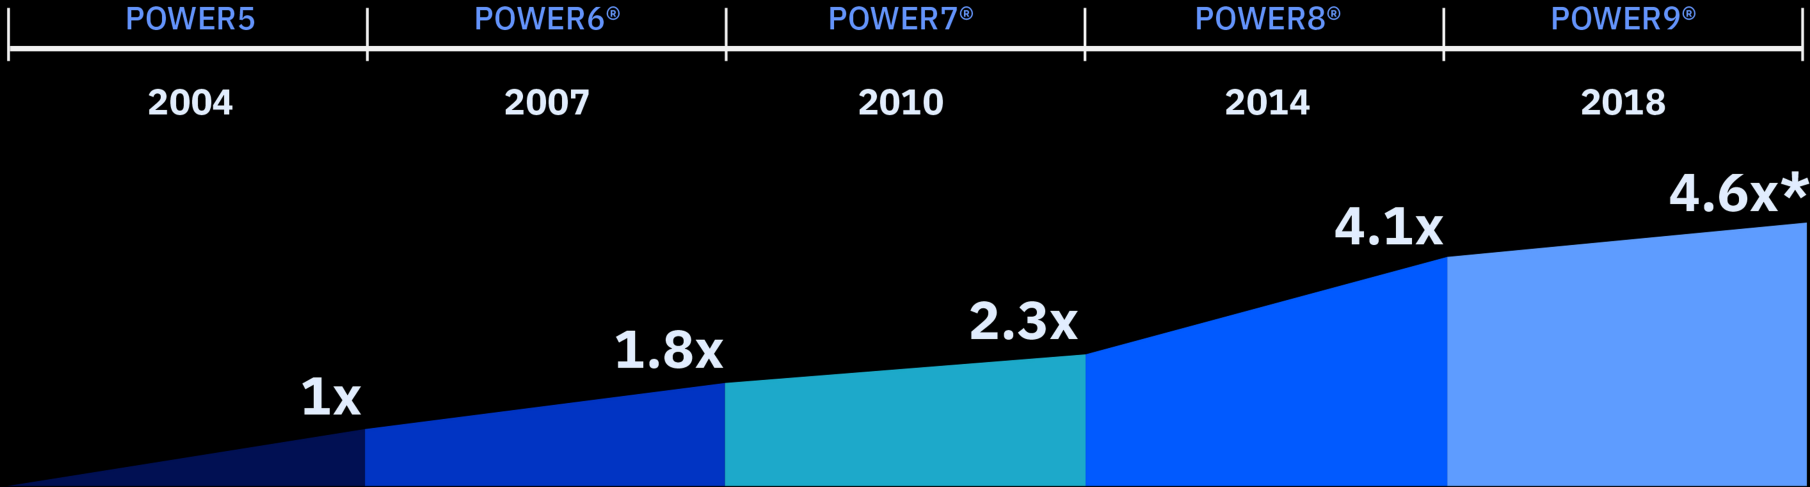

What era is your infrastructure from?

Relative Performance Per Core

Customize this text for your call to action.